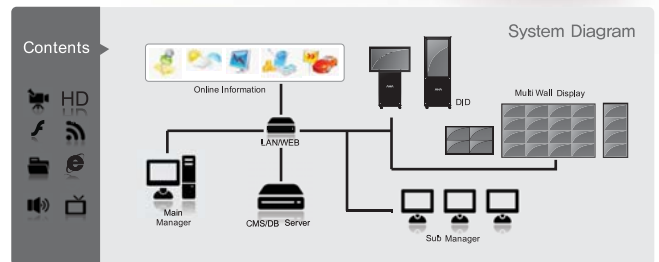

Digital Information Display

| DID |

Smart PR

Broadcasting & Communication

Touch Screen function applied Multi Purpose DID Broadcasting and interactive communication products

- High Brightness LCD application
- Embedded Touch Screen function (Option)
- Length and width Image support which composited Pivot Tech
- Built in Speaker composition
- LAN, wireless LAN internet support
- Window7 support

ISO 9001 Quality Management System
ISO 14001 Environmental Management System

Smart PR Series

MODEL	ADID-4645P	ADID-4645PT	ADID-4670P	ADID-4670PT	ADID-4645	ADID-4645T	ADID-4670	ADID-4670T	ADID-5545	ADID-5545T
Type	46inch Portrait				46inch Standard				55inch Standard	
Brightness	450cd/m ²		700cd/m ²		450cd/m ²		700cd/m ²		450cd/m ²	
Contrast Ratio	3000:1		4000:1		3000:1		4000:1		5000:1	
Resolution	1920x1080 Full HD									
Dimension	700x2000x480				1141x729x125				1336x850x123	
Speaker	8W+8W									
Power	AC100-240V									
Touch Sensor	IR SENSOR		IR SENSOR		IR SENSOR		IR SENSOR		IR SENSOR	
In/Out Terminal	HDMI(3), D-SUB(1), COMPOSITE(1), COMPONENT(1), S-VIDEO(1), SCART(1), PC-Audio(1), SPDIF(1), RS232C(1), EXT.Audio Output(1)									