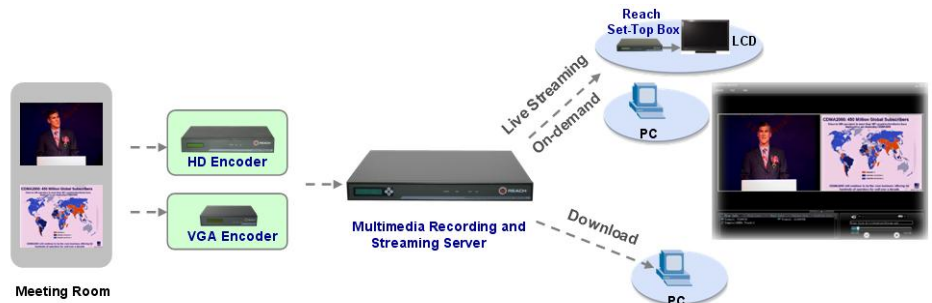

Management

Web interface
Reach Encoder Manager
Reach Multimedia Recording & Streaming Server

Definition

720P
1080i
1080P
VGA from 640×480 to 1400×1050

Frame Rate

1 to 30 fps

Audio Sampling Rate

44.1K
48K
96K

Encoding

Video encoding: H.264/WMV HD
Audio encoding: WMA/AAC

Bandwidth

384kbps to 4mbps (adjustable)

Related Products

Multimedia Recording and Streaming Server:
Doing recording and streaming function for signals
VGA Encoder: Capture and encode VGA signal
Reach Set-Top Box: Hardware decoder, receive live stream and play on-demand files from server

Interface

Video/VGA Input: DVI-I
VGA Out: 15-pin D
Audio Input: MIC/line
Network interface: 10/100M (RJ45)
Control interface: RS232 (reserved)

Physical Dimensions

Length: 330mm
Width: 250mm
Height: 52mm

Power

100–240VAC, 50–60Hz, 100W

Environment Data

Operating temperature: 0° C to 50° C
Relative humidity: 5% to 95%
Storage and transport temperature: -20° C to 80° C

All specifications subject to change without notice, system specifics may vary. For more information and support please visit www.szreach.com