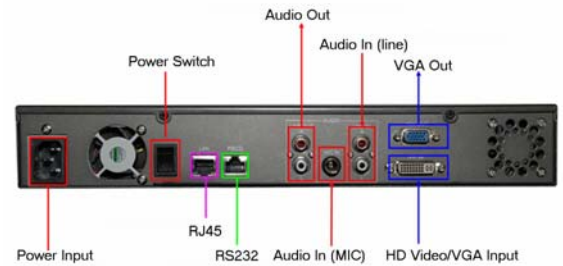

Management

Web interface
Reach Encoder Manager
Reach Multimedia Recording & Streaming Server

Definition

720P
1080i
1080P
VGA from 640×480 to 1400×1050

Frame Rate

1 to 30 fps

Audio Sampling Rate

44.1K
48K
96K

Encoding

Video encoding: H.264/WMV HD
Audio encoding: WMA/AAC

Bandwidth

384kbps to 4mbps (adjustable)

Related Products

Multimedia Recording and Streaming Server:
Doing recording and streaming function for signals
VGA Encoder: Capture and encode VGA signal
Reach Set-Top Box: Hardware decoder, receive live stream and play on-demand files from server

Interface

Video/VGA Input: DVI-I
VGA Out: 15-pin D
Audio Input: MIC/line
Network interface: 10/100M (RJ45)
Control interface: RS232 (reserved)

Physical Dimensions

Length: 330mm
Width: 250mm
Height: 52mm

Power

100–240VAC, 50–60Hz, 100W

Environment Data

Operating temperature: 0° C to 50° C
Relative humidity: 5% to 95%
Storage and transport temperature: -20° C to 80° C

All specifications subject to change without notice, system specifics may vary. For more information and support please visit www.szreach.com