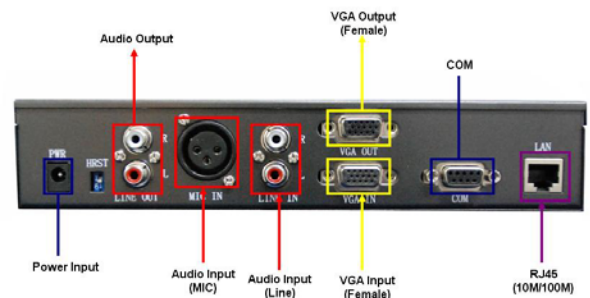

Management

Web interface
Reach Encoder Manager
Reach Multimedia Recording & Streaming Server

Definition

640×480
800×600
1024×768
1280×960
1280×1024
1280×720
1280×800

Frame Rate

1 to 10 fps

Audio Sampling Rate

44.1K
48K
96K

Encoding

VGA encoding: H.264
Audio encoding: AAC

Bandwidth

128kbps to 4mbps (adjustable)

Related Products

Multimedia Recording and Streaming Server:

Doing recording and streaming function for signals

HD Encoder: Capture and encode HD video signal

AV Encoder: Capture and encode SD video signal

Reach Set-Top Box: Hardware decoder, receive live stream and play on-demand files from server

Interface

VGA Input: 15-pin D
VGA Out: 15-pin D
Audio Input: MIC/Line
Network interface: 10/100M (RJ45)
Control interface: COM (reserved)

Physical Dimensions

Length: 240mm
Width: 169mm
Height: 45mm

Power

DC12V /3A, 8.4W

Environment Data

Operating temperature: 0° C to 50° C
Relative humidity: 5% to 95%
Storage and transport temperature: -20° C to 80° C

All specifications subject to change without notice, system specifics may vary. For more information and support please visit www.szreach.com

12/ 2009