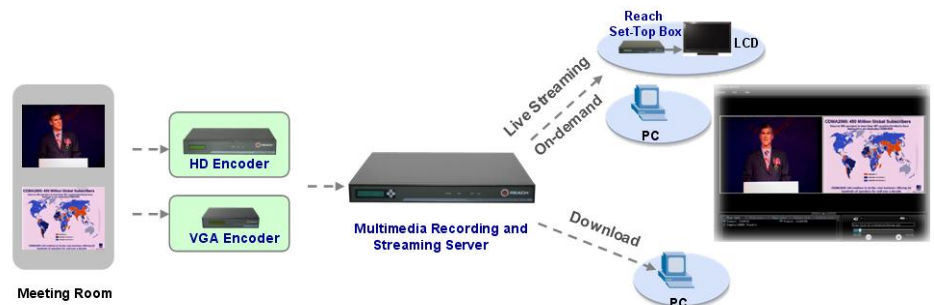

Management

Web interface
Reach Encoder Manager
Reach Multimedia Recording & Streaming Server

Definition

640×480
800×600
1024×768
1280×960
1280×1024
1280×720
1280×800

Frame Rate

1 to 10 fps

Audio Sampling Rate

44.1K
48K
96K

Encoding

VGA encoding: H.264
Audio encoding: AAC

Bandwidth

128kbps to 4mbps (adjustable)

Related Products

Multimedia Recording and Streaming Server:

Doing recording and streaming function for signals

HD Encoder: Capture and encode HD video signal

AV Encoder: Capture and encode SD video signal

Reach Set-Top Box: Hardware decoder, receive live stream and play on-demand files from server

Interface

VGA Input: 15-pin D
VGA Out: 15-pin D
Audio Input: MIC/Line
Network interface: 10/100M (RJ45)
Control interface: COM (reserved)

Physical Dimensions

Length: 240mm
Width: 169mm
Height: 45mm

Power

DC12V /3A, 8.4W

Environment Data

Operating temperature: 0° C to 50° C
Relative humidity: 5% to 95%
Storage and transport temperature: -20° C to 80° C

All specifications subject to change without notice, system specifics may vary. For more information and support please visit www.szreach.com

12/ 2009